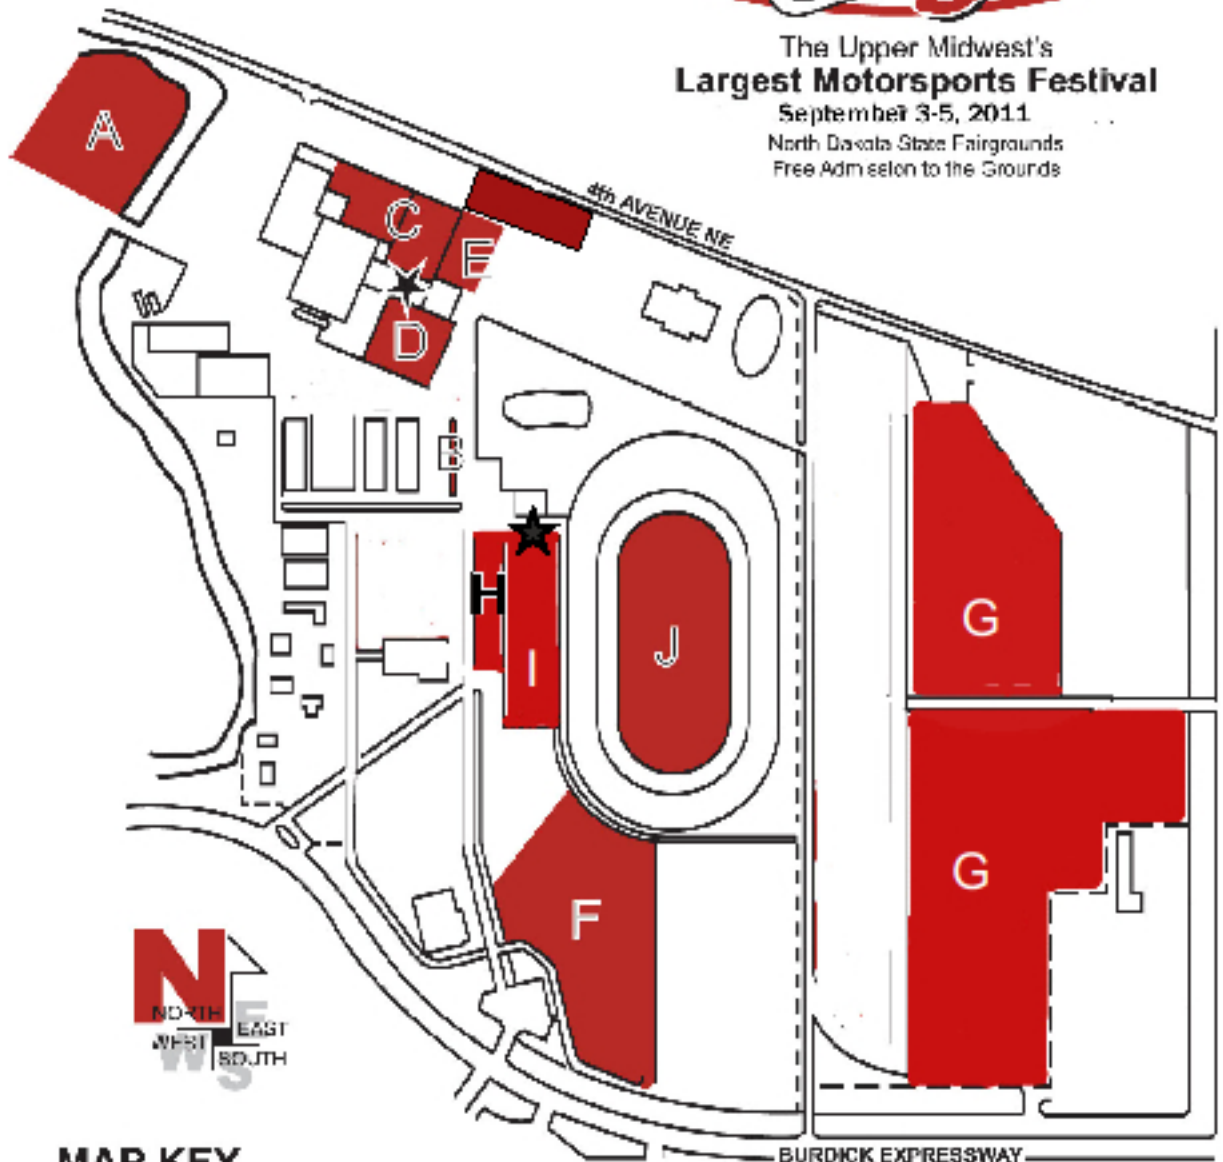

The Upper Midwest's
Largest Motorsports Festival

September 3-5, 2011

North Dakota State Fairgrounds
 Free Admission to the Grounds

MAP KEY

- | | | | |
|---|--|---|------------------------------------|
| A | RV Parking | J | Nodak Speedway
Enduro Auto Race |
| B | Food Court / Commercial Booths | K | Historic Military Vehicle Display |
| C | Dakota Cruiser's Classic Car Show | ★ | Restrooms |
| D | Classic Car Auction & Swap
SVUW Pedal Car Auction | | |
| E | SIDNE-Simulated Impaired Driving Experience | | |
| F | SCCA Racing | | |
| G | Free Event Parking | | |
| H | Party in the Plaza | | |
| I | Black Eyed Peas Concert | | |